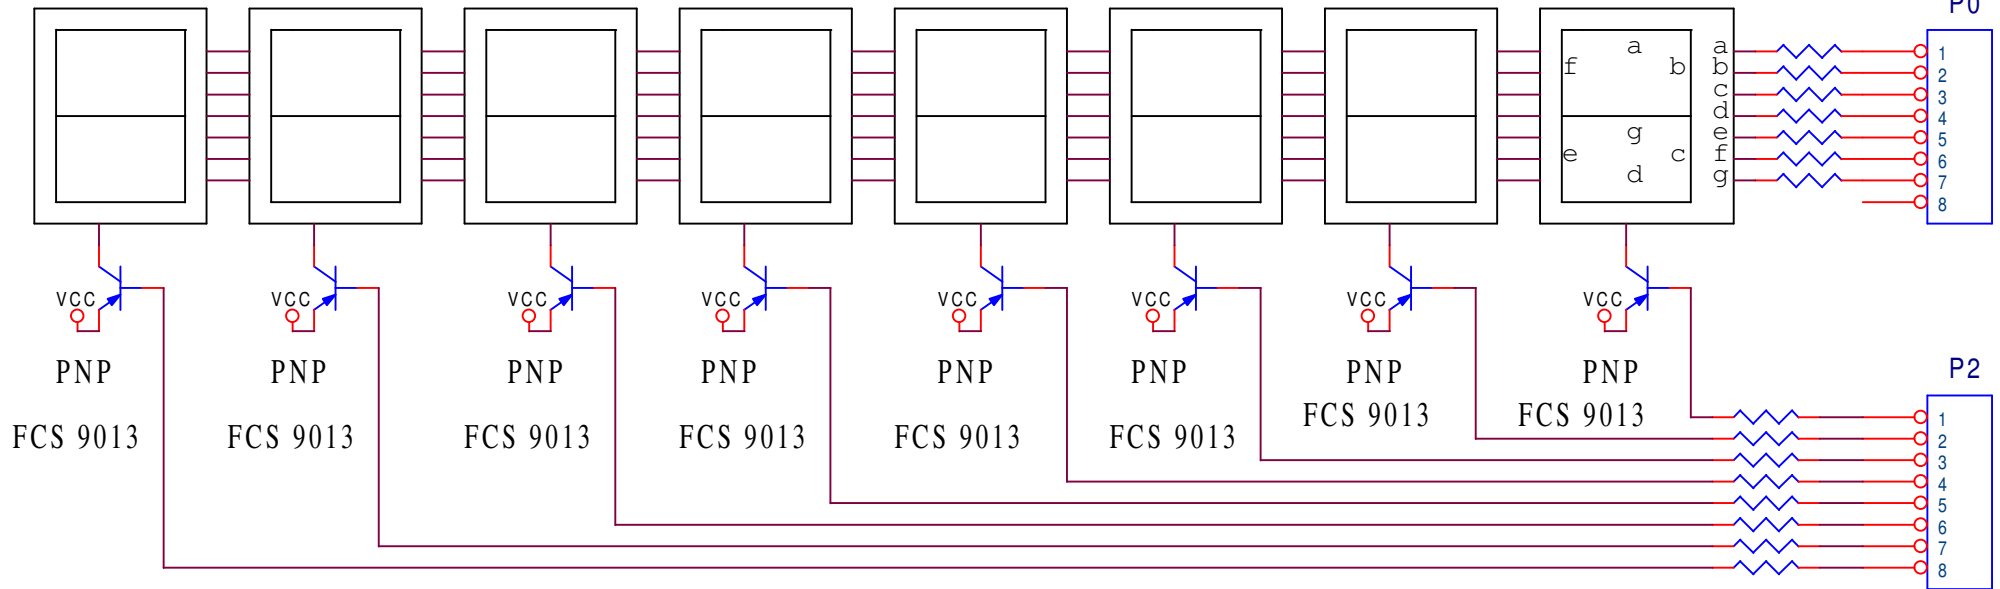

Common Anoda

Title		
8 x Seven Segmen Circuit Interface		
Size	Document Number	Rev
A	Triwiyanto	<RevCode>
Date:	Friday, April 07, 2006	Sheet 1 of 1