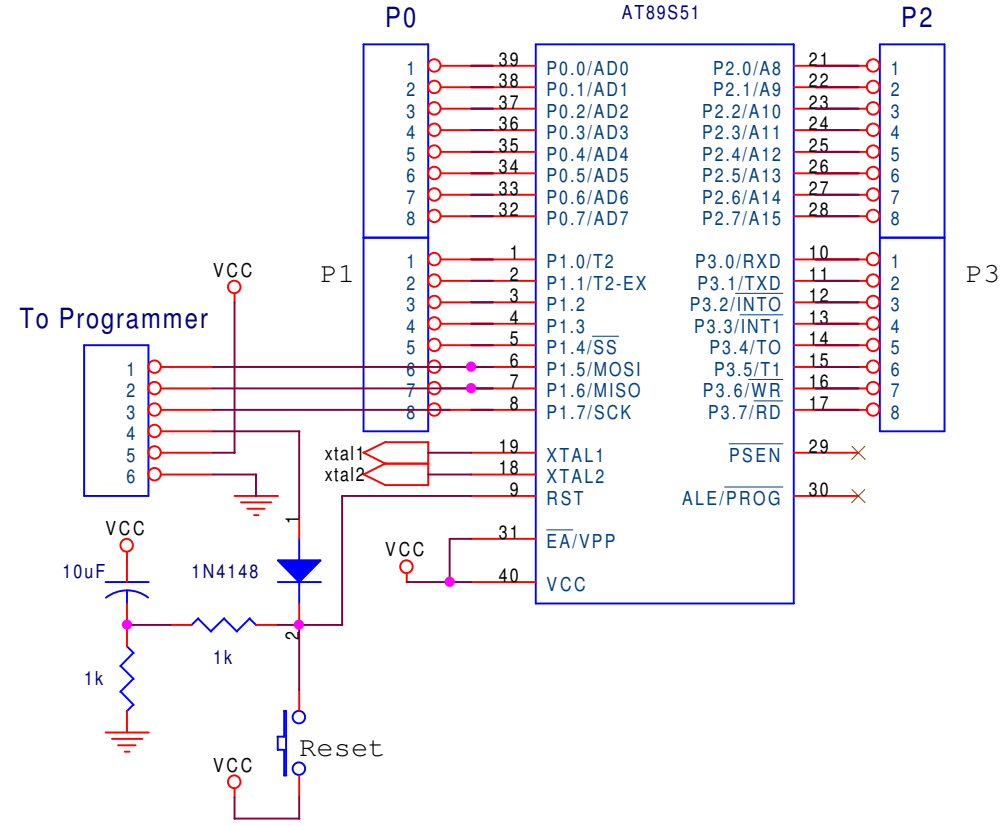

Common Anoda

Title		
8 x Seven Segmen Circuit Interface		
Size	Document Number	Rev
A	Triwiyanto	<RevCode>
Date:	Friday, April 07, 2006	Sheet 1 of 1