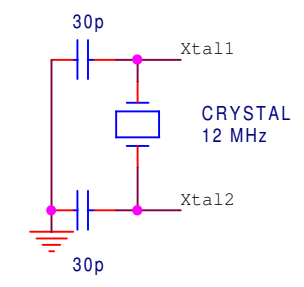

Common Anoda

Title		
8 x Seven Segmen Circuit Interface		
Size	Document Number	Rev
A	Triwiyanto	<RevCode>
Date:	Friday, April 07, 2006	Sheet 1 of 1